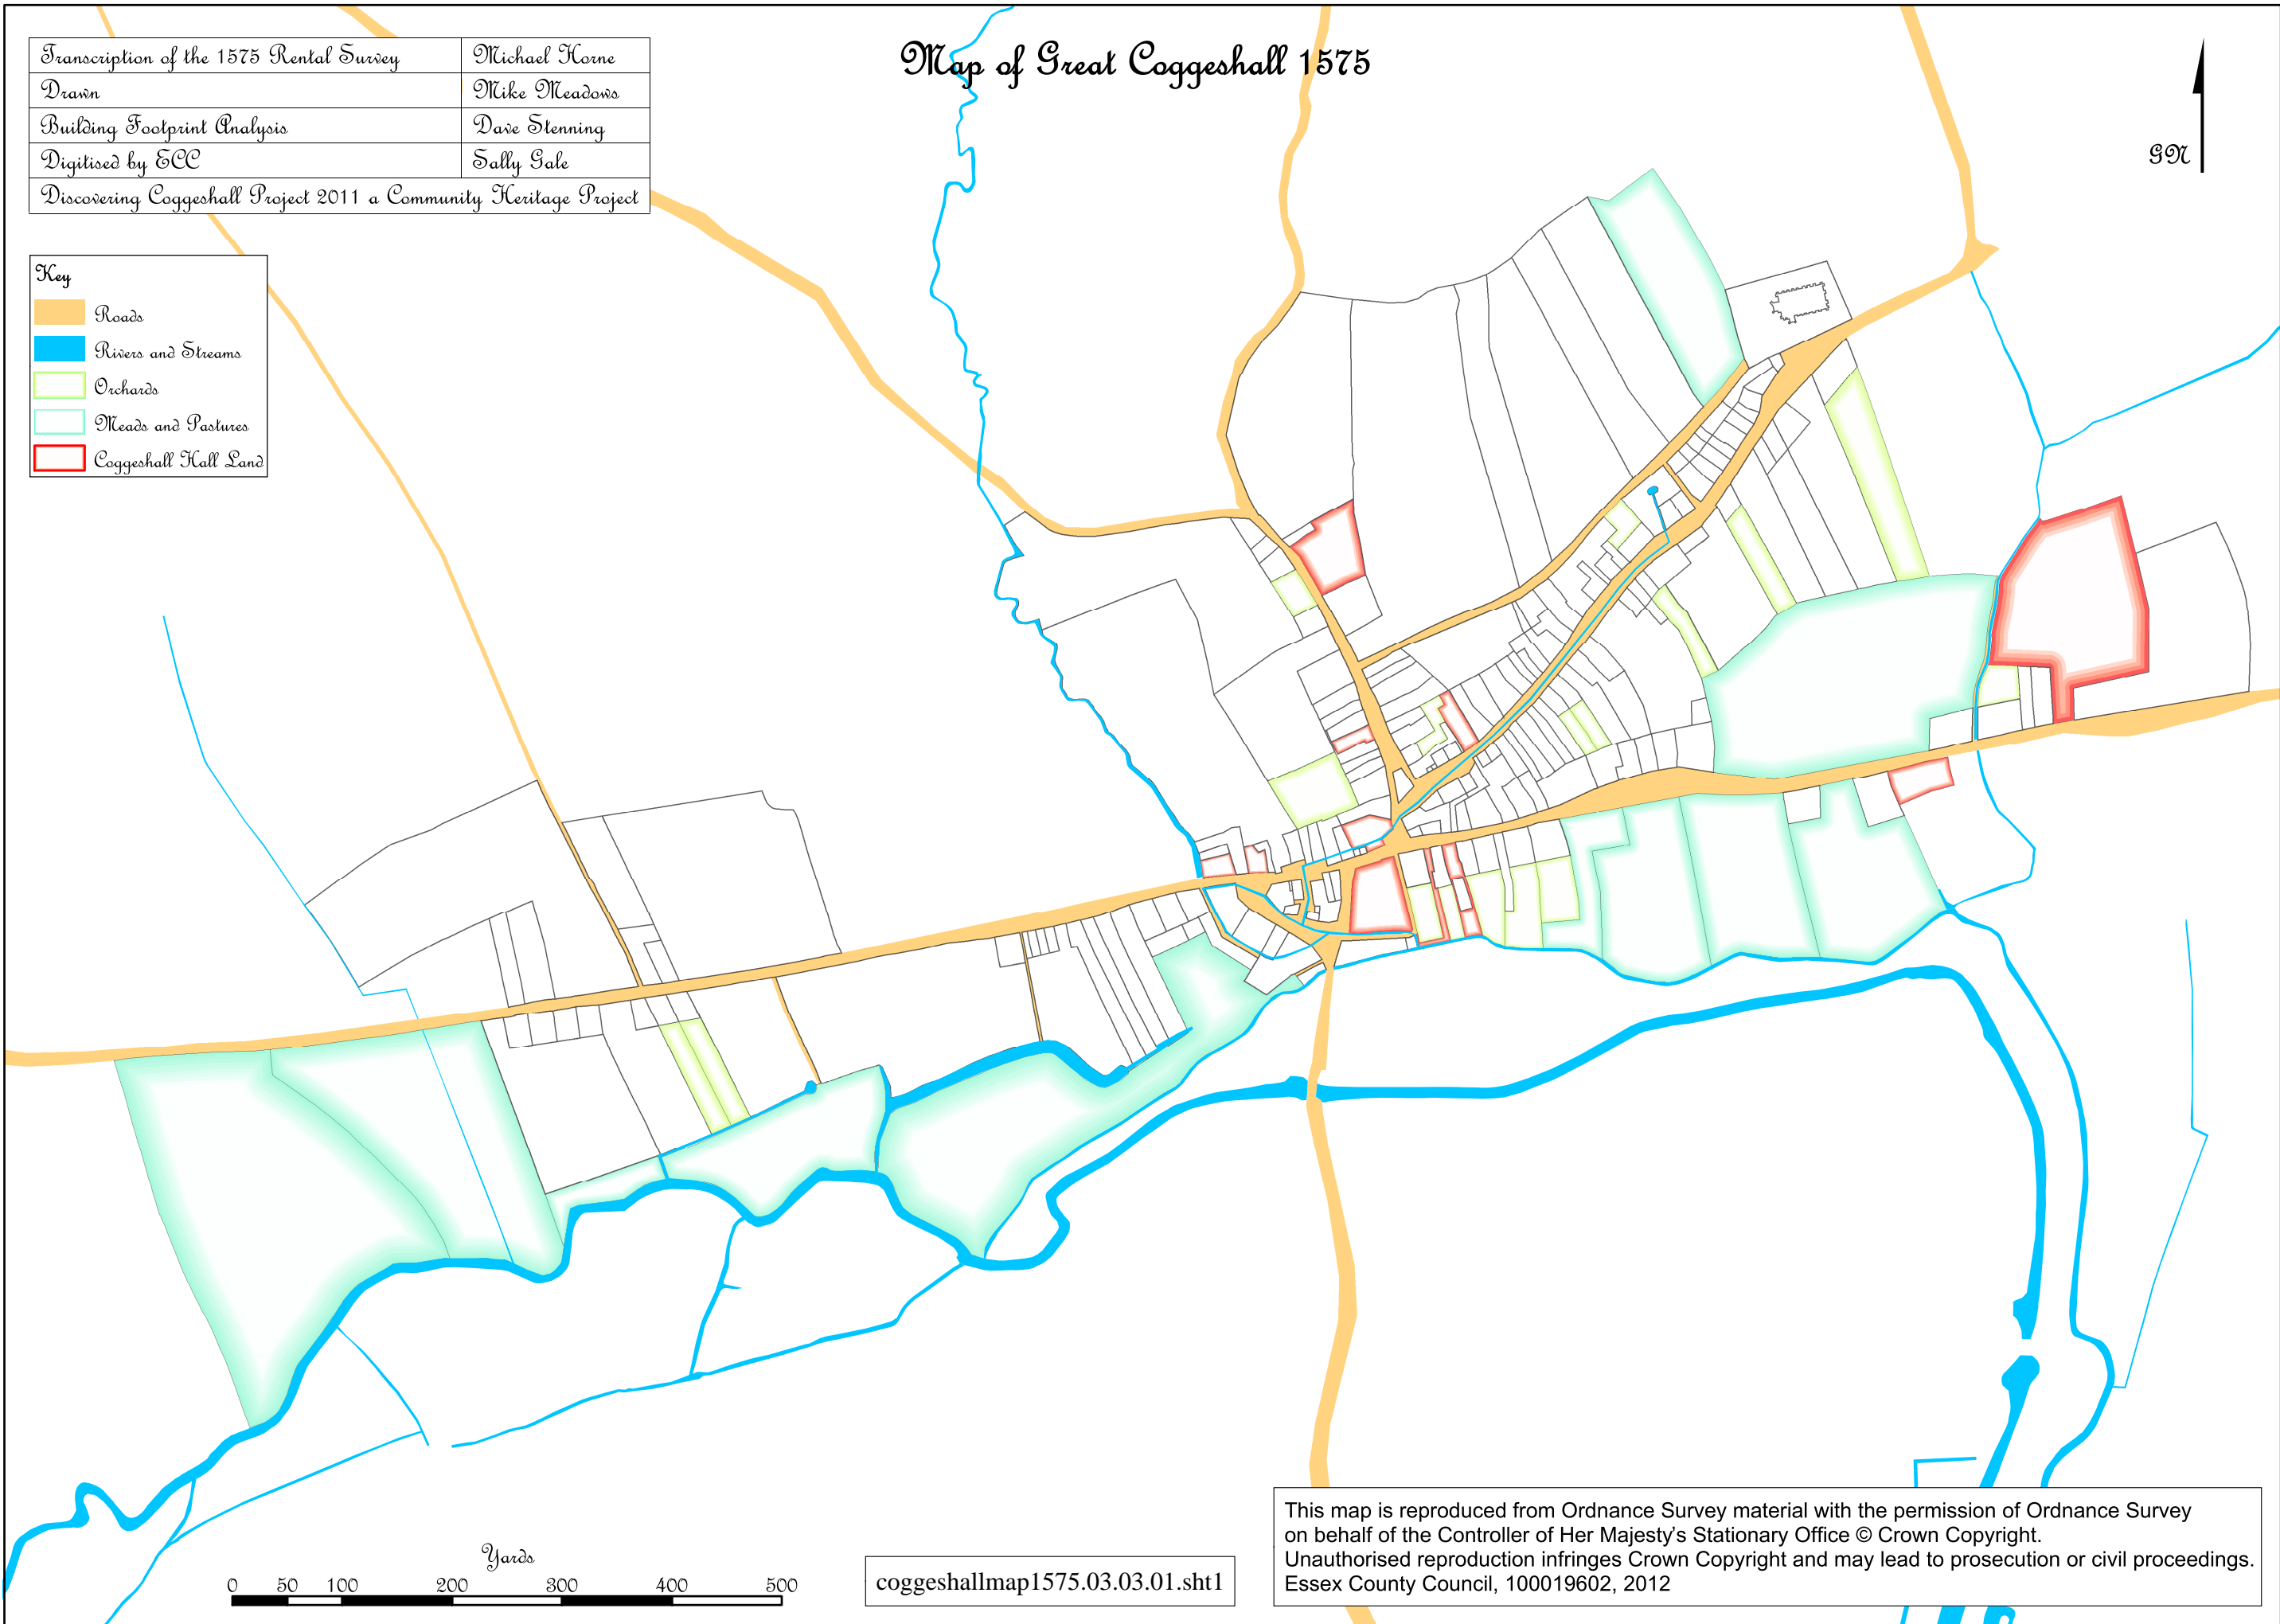

Transcription of the 1575 Rental Survey	Michael Horne
Drawn	Mike Meadows
Building Footprint Analysis	Dave Stenning
Digitised by ECC	Sally Gale
Discovering Coggeshall Project 2011 a Community Heritage Project	

Map of Great Coggeshall 1575

Key	
	Roads
	Rivers and Streams
	Orchards
	Meads and Pastures
	Coggeshall Hall Land

coggeshallmap1575.03.03.01.sht1

This map is reproduced from Ordnance Survey material with the permission of Ordnance Survey on behalf of the Controller of Her Majesty's Stationary Office © Crown Copyright. Unauthorised reproduction infringes Crown Copyright and may lead to prosecution or civil proceedings. Essex County Council, 100019602, 2012