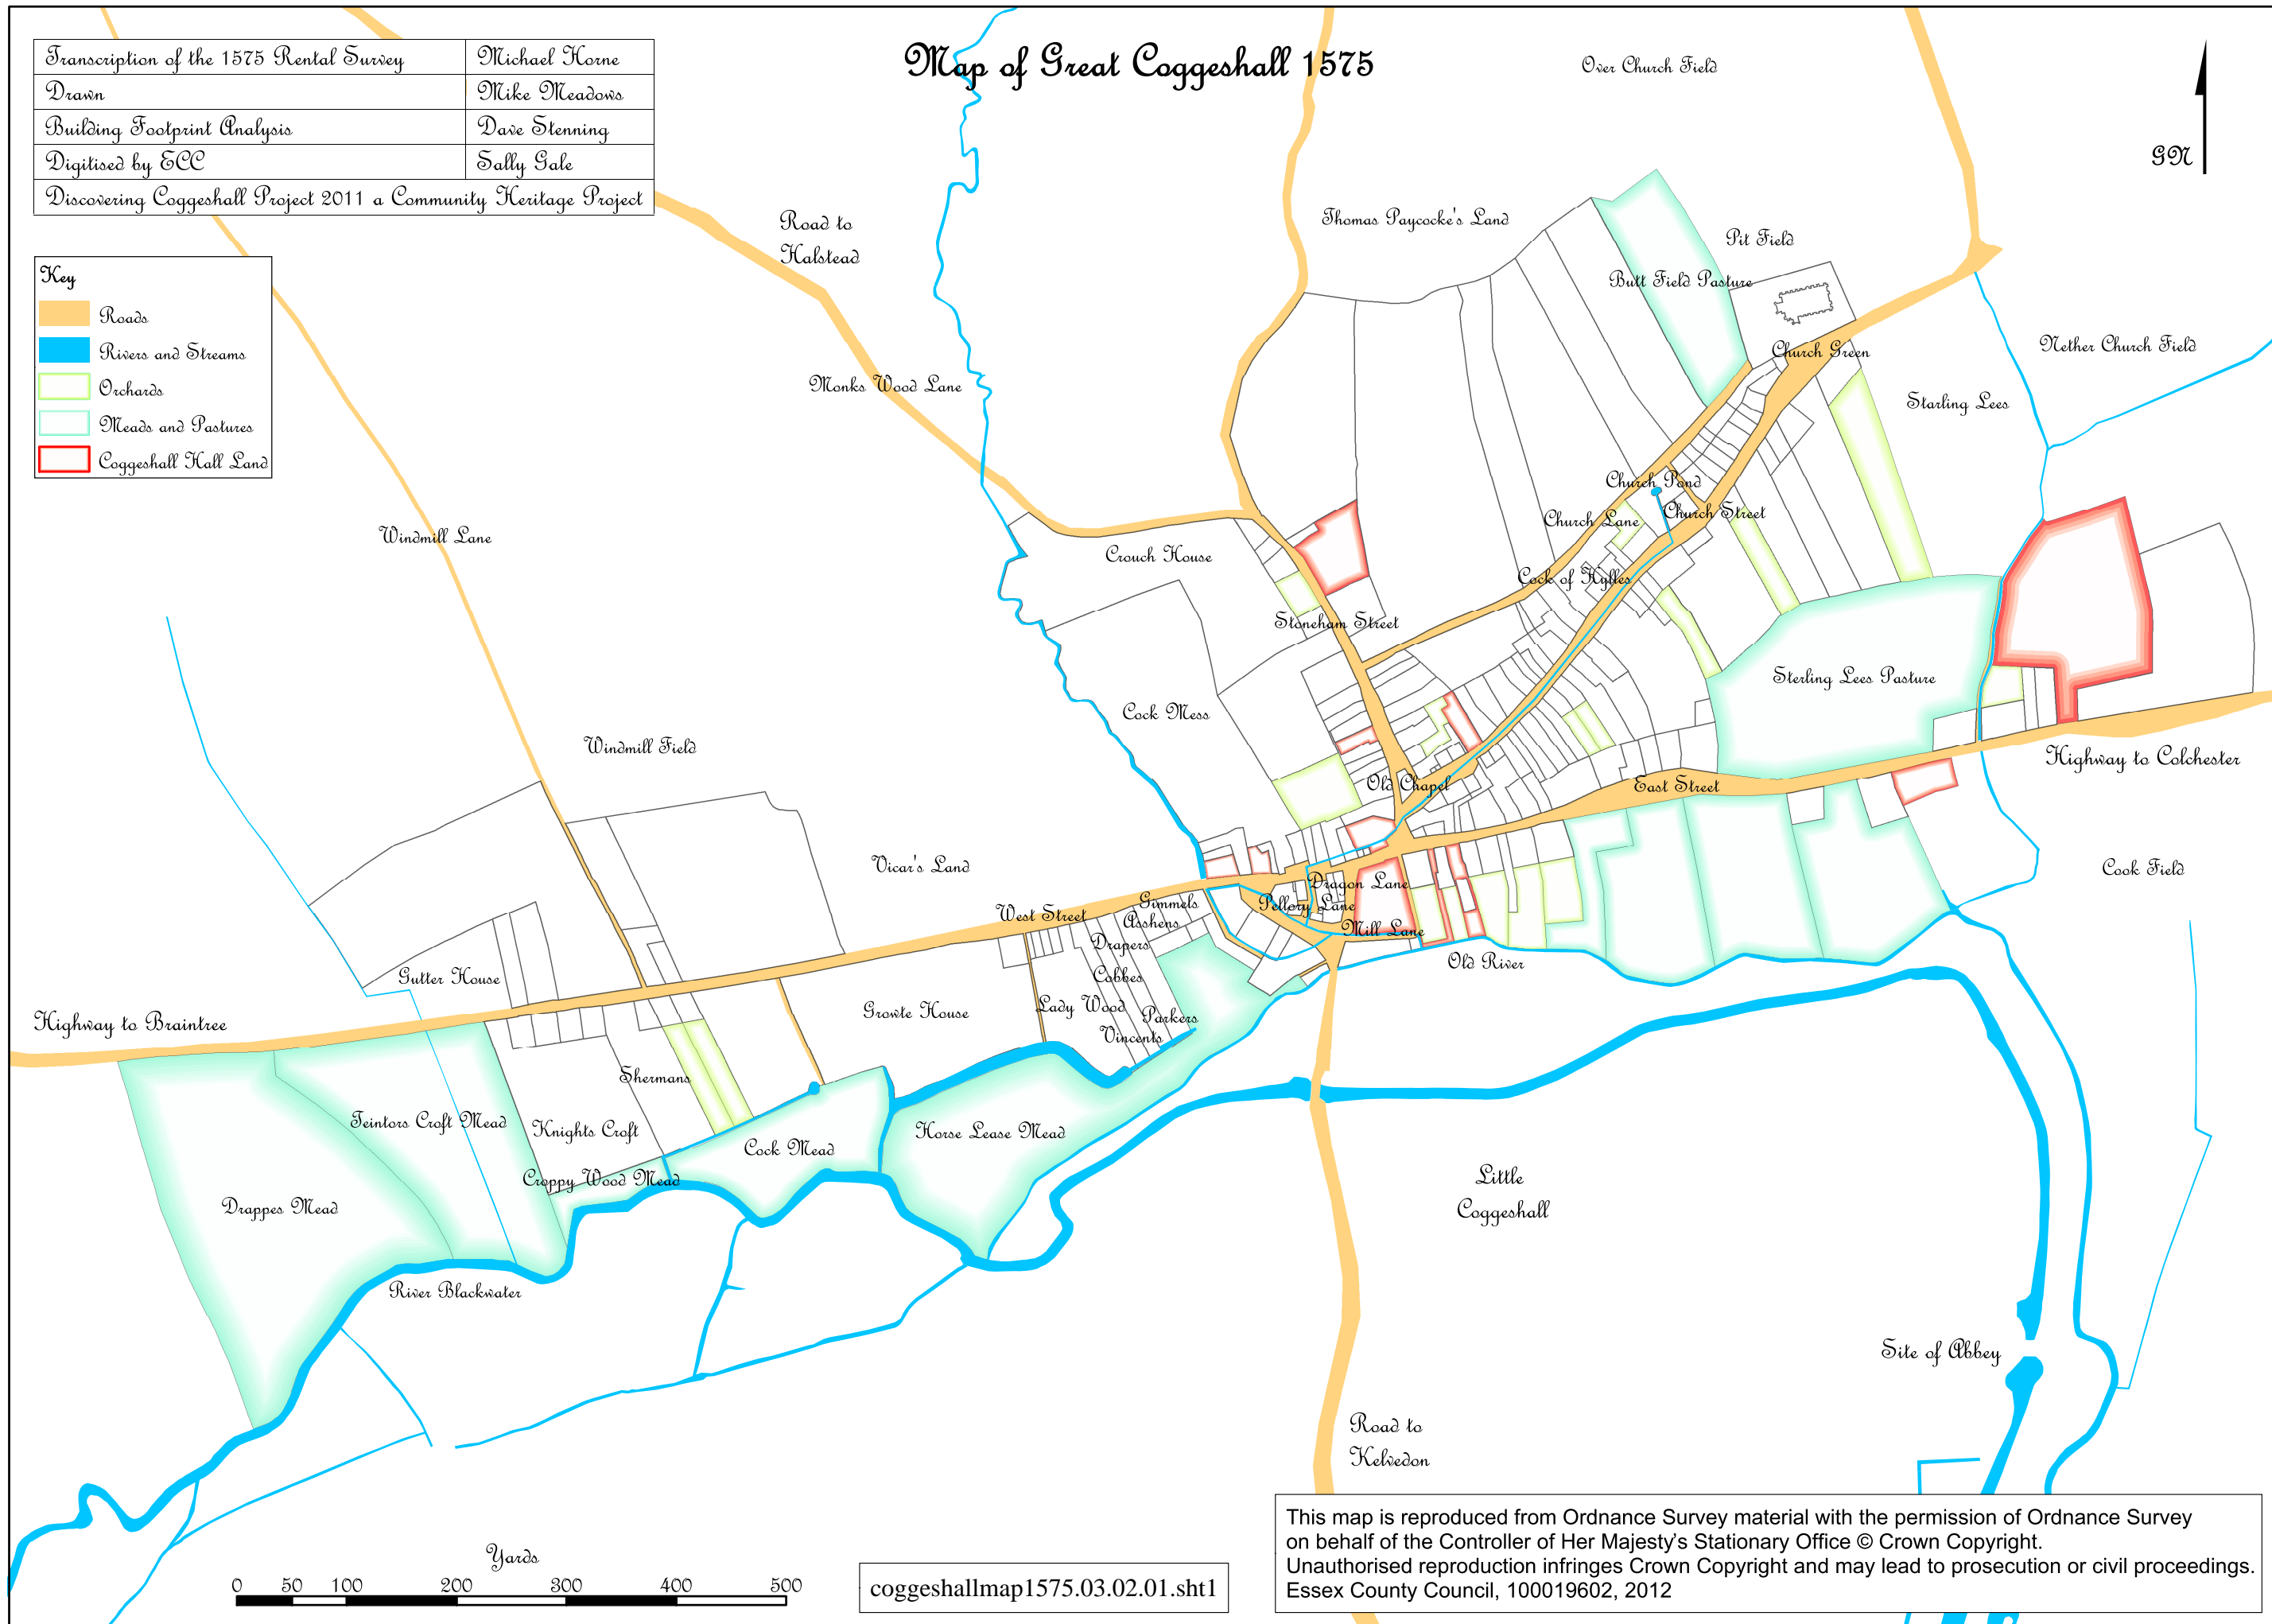

Map of Great Coggeshall 1575

Transcription of the 1575 Rental Survey	Michael Horne
Drawn	Mike Meadows
Building Footprint Analysis	Dave Stenning
Digitised by ECC	Sally Sale
Discovering Coggeshall Project 2011 a Community Heritage Project	

Key	
	Roads
	Rivers and Streams
	Orchards
	Meads and Pastures
	Coggeshall Hall Land

This map is reproduced from Ordnance Survey material with the permission of Ordnance Survey on behalf of the Controller of Her Majesty's Stationary Office © Crown Copyright. Unauthorised reproduction infringes Crown Copyright and may lead to prosecution or civil proceedings. Essex County Council, 100019602, 2012

coggeshallmap1575.03.02.01.sht1