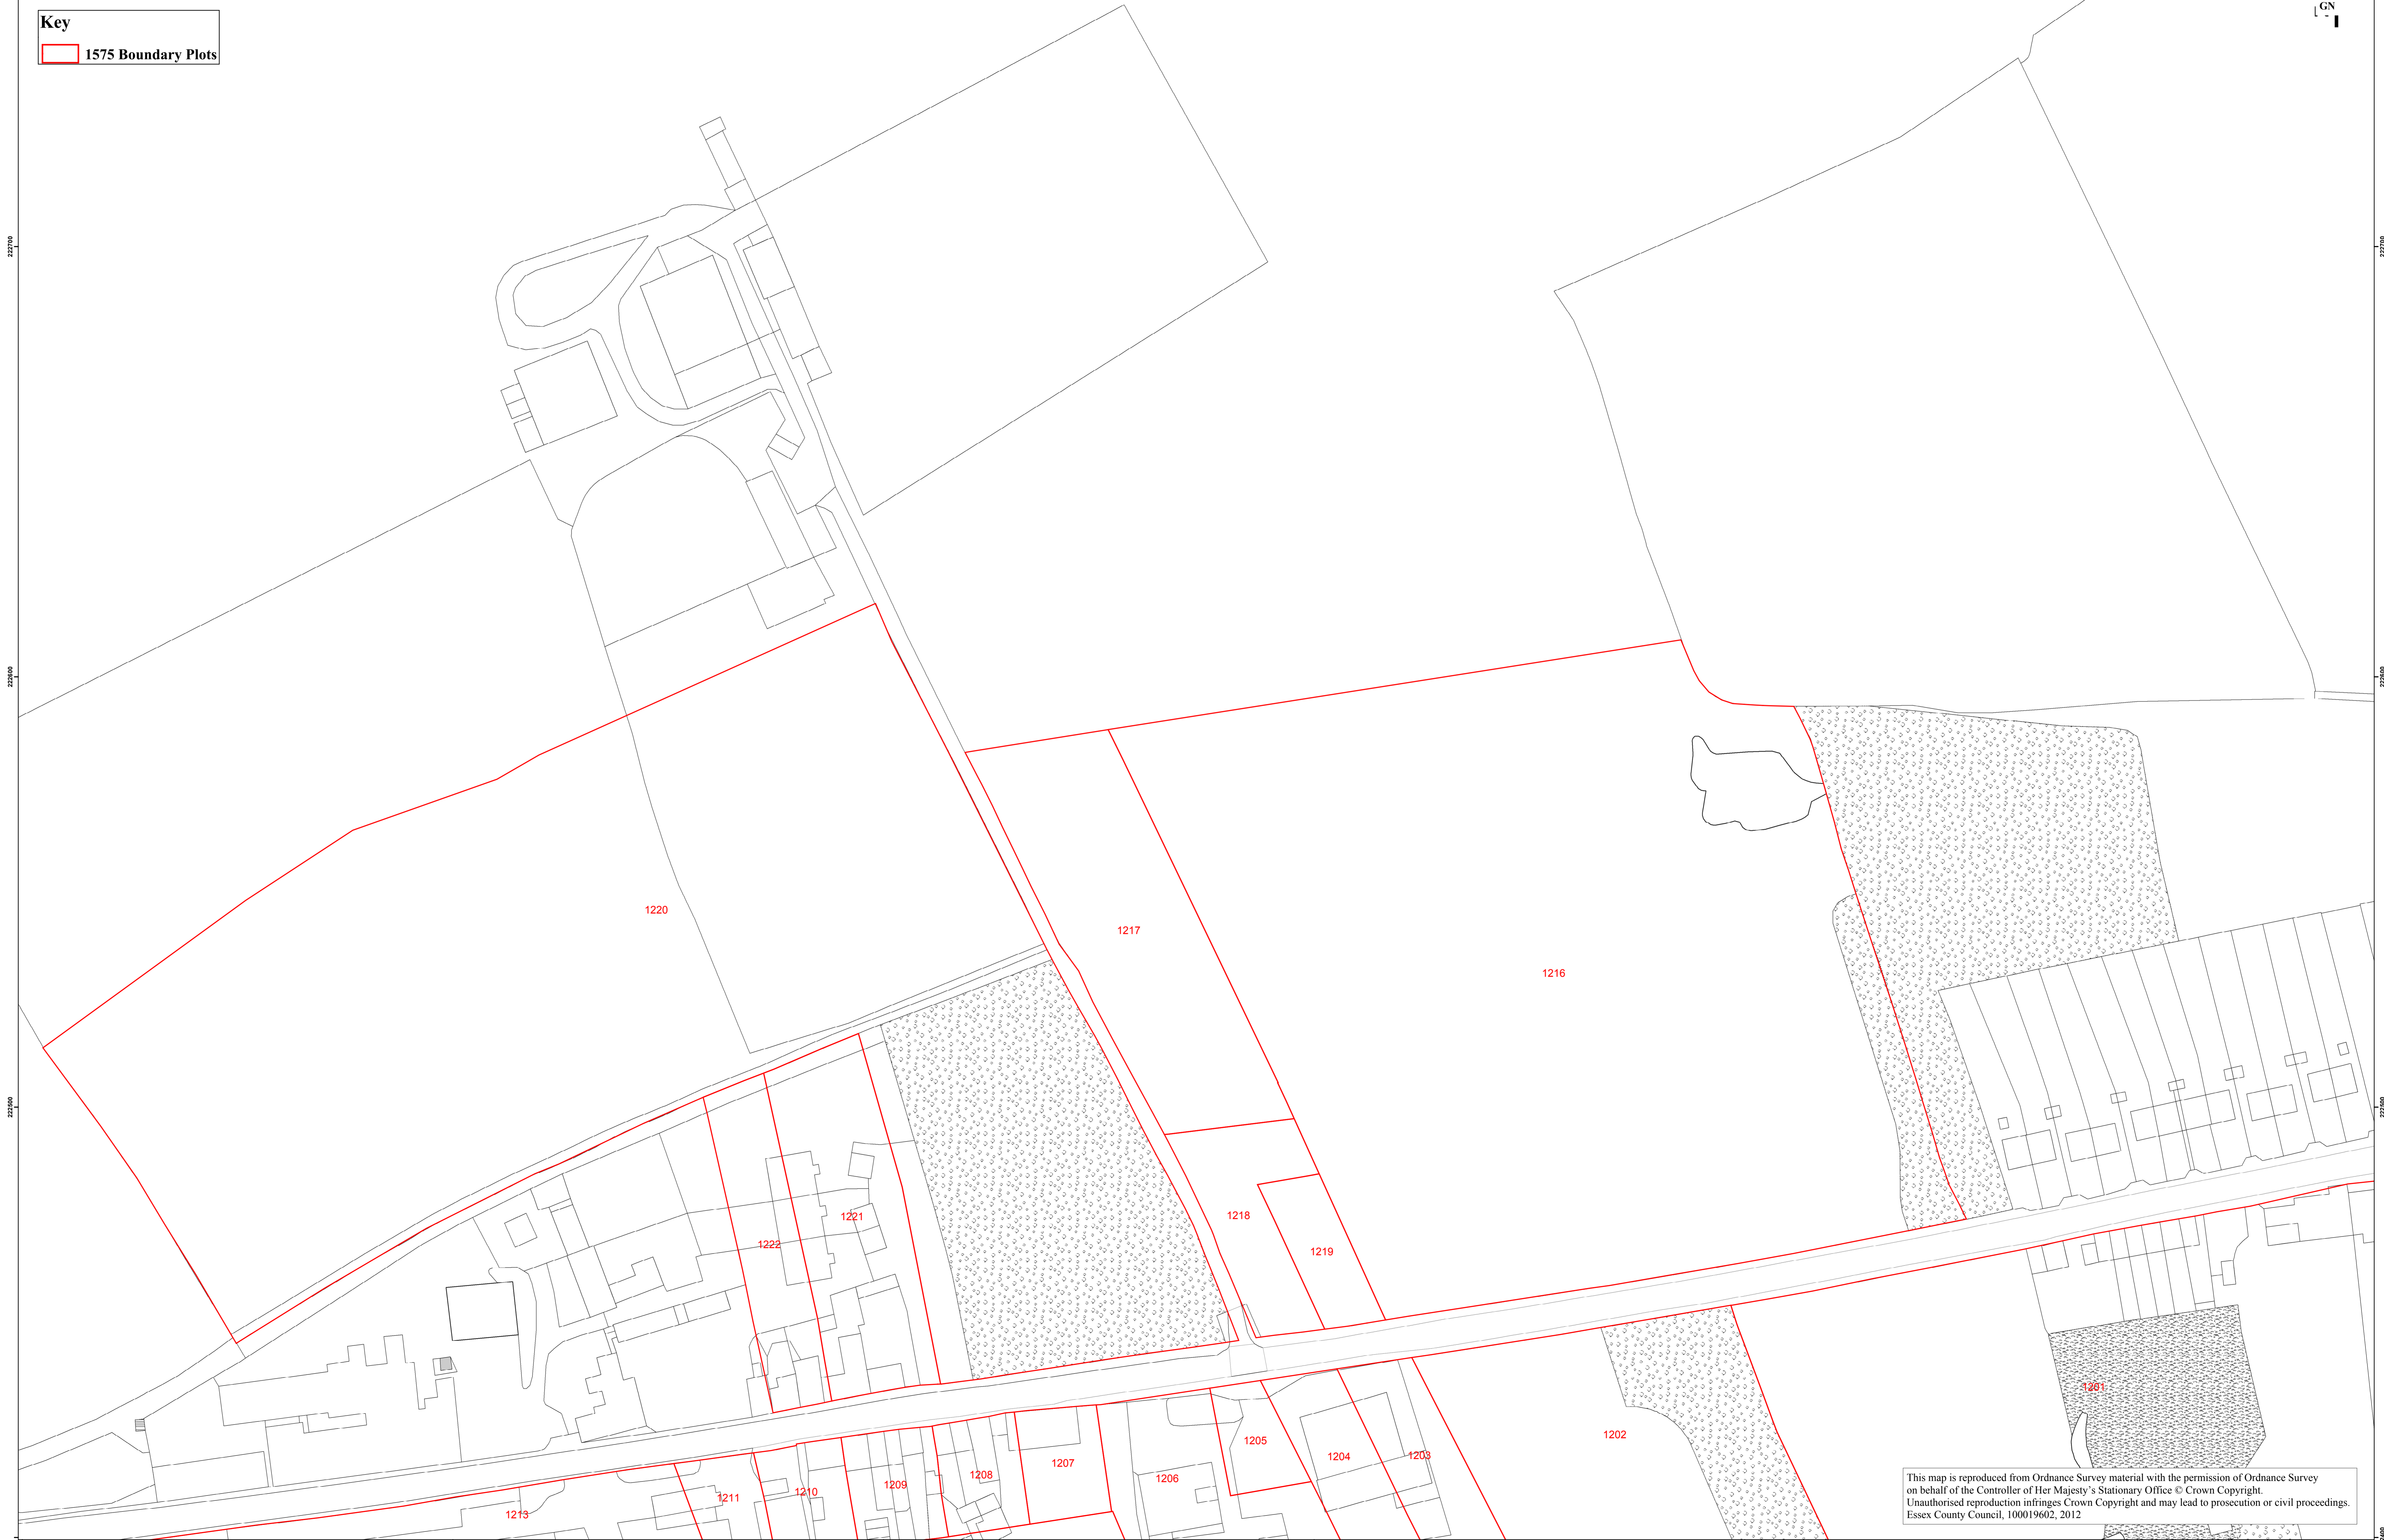

Transcription of the 1575 Rental Survey	Michael Horne
Drawn	Mike Meadows
Building Footprint Analysis	Dave Stenning
Digitised by ECC	Sally Gale
Discovering Coggeshall Project 2011 a Community Heritage Project	

coggeshallmap1575.01.01.01.sh2-7

Key
 1575 Boundary Plots